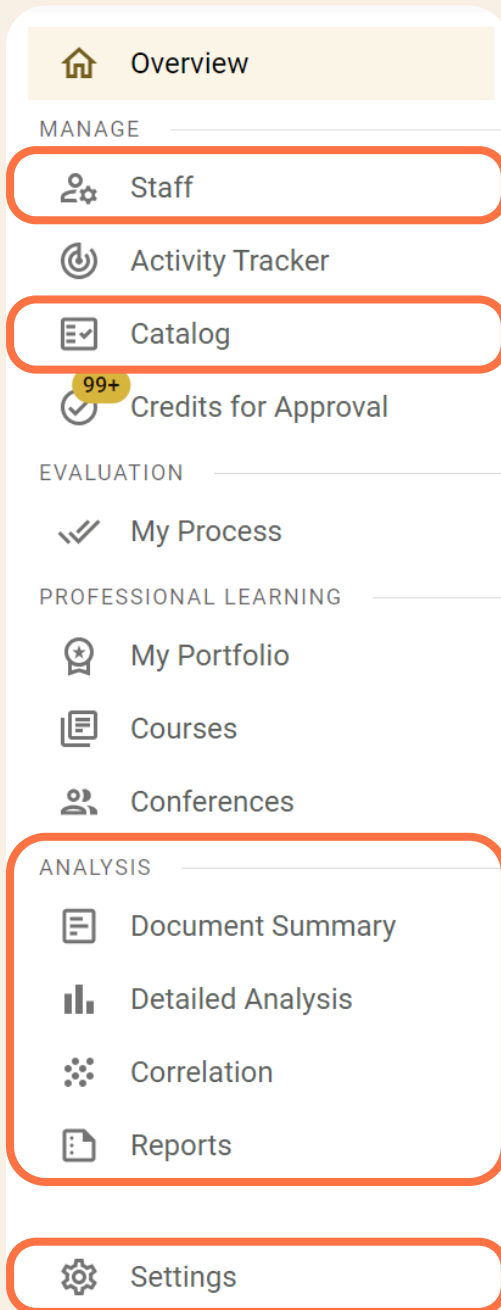

Strive

Navigation updates

NEW!
v

Learn more

The **simplified navigation panel** kicks off plans to simplify user functionality for all aspects of Strive.

Manage

Find your **Staff** (formerly Appraisees) quicker than ever at the top of the navigation panel. Use the **Catalog** (formerly Manage Offerings) to manage available courses and conferences.

✦ Staff cards now display subject and grade level!

Appraiser: Smith, Jane
Total Walkthroughs: 6

Grade Level: Twelfth
Subject: Writing

Analysis

The analysis tools you know and love have been separated from reports for easy access. Find them directly on the navigation panel and dig right into the data.